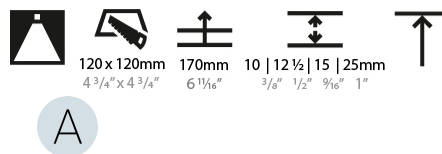

ELECTRICAL

Lamp Type: LED (Zhaga Standard)
Input Wattage (W): 16.5
Total Output Wattage (W): 14.7
Dimming: Dali Dimming
Driver Included: No
Driver Location: Recessed Housing
Driver Type: Constant Current - 120Vac
Driver Class: Class 2
Housing: See Components
Input Voltage (V): 120
Constant Current (MA): 350

LED

Number of LEDs: 1
Color Temperature (°K): Warm Dim
Max. Delivered Lumen (lm): 770
Nominal Lumen (lm): 1140
CRI: >90 CRI
Lamp Life (hrs): 50000
Upon Request: RGB-W Tunable White Special Color Temperature Special LED

OPTICAL

Reflector: 20 / 40 / 60
Upon Request: Special Beam Angles

RATINGS AND CERTIFICATIONS

Zaneen Group, Inc. 6260 Folsom Blvd, Suite 3382, F 416-247-9319, www.zaneen.com

Certified By: Certified for North American Standards
In a constant effort to supply the best product, we reserve the right to change specifications or materials without notice. The most recent specification sheets are found at zaneen.com