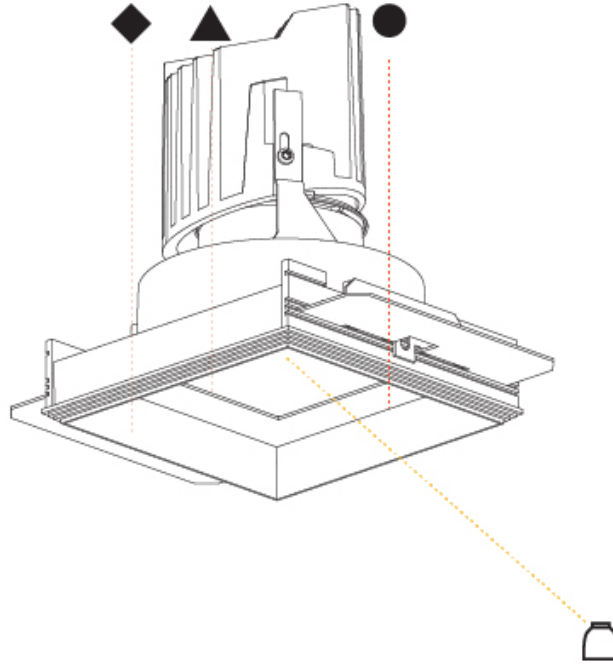

## BIONIQ SQUARE DEEP COMFORT TRIMLESS

A35533-

PROJECT \_\_\_\_\_

TYPE \_\_\_\_\_

SPECIFIER \_\_\_\_\_

QUANTITY \_\_\_\_\_

DATE \_\_\_\_\_

PROJECT
TYPE
SPECIFIER
QUANTITY
DATE